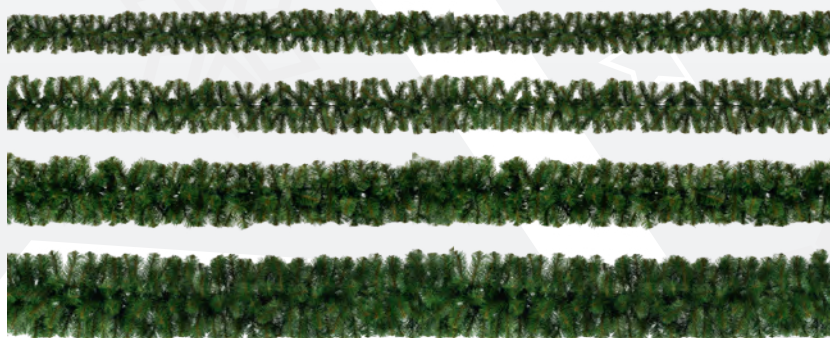

Girlanda Świerkowa / Spruce Garland

↔	∅	☰
270 cm	20 cm	210
270 cm	25 cm	210
270 cm	30 cm	210
270 cm	40 cm	210

PL Oferujemy również inne rodzaje i wymiary girland.

EN We also offer other types and sizes of garlands.